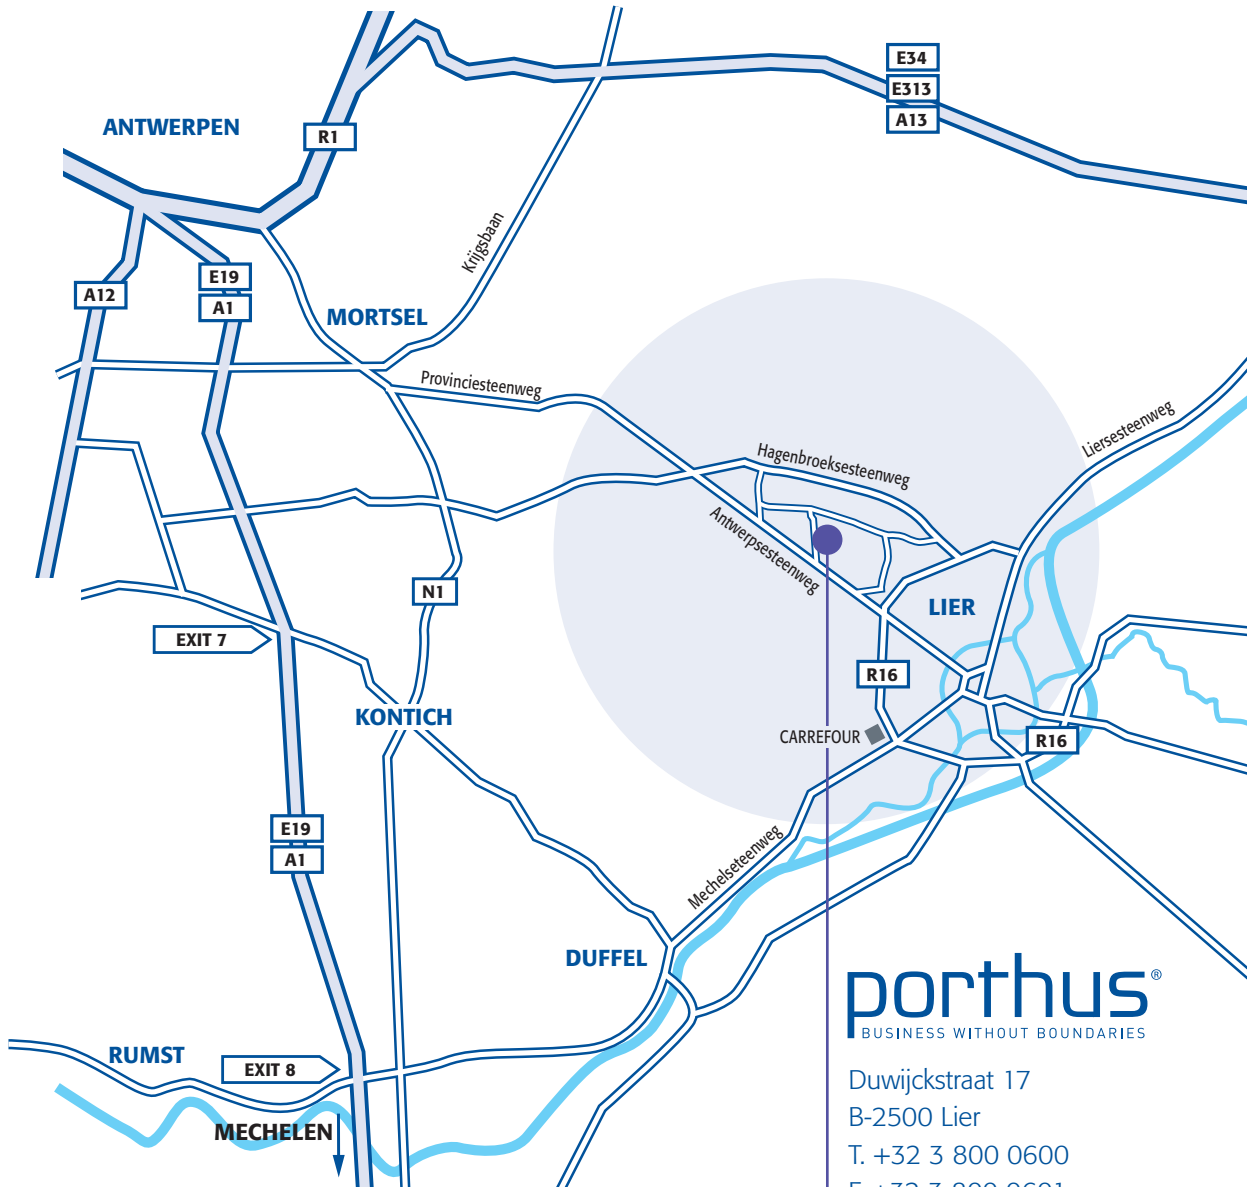

# Route Description

## Coming from E19 (Brussels/Antwerp)

Take exit number 8 Duffel/Rumst on the E19 and follow the direction of Duffel;  
In Duffel follow the sign direction Lier;  
Continue direction Lier until you reach the Ring of Lier;  
(you will pass a Carrefour store on your left)  
Turn LEFT and follow the Ring until you reach traffic lights;  
Turn LEFT at the traffic lights and follow the direction of Antwerp/Mortsel;  
Follow the Antwerpsesteenweg and turn RIGHT immediately after the Renault dealership;  
You have reached the Duwijckstraat and will see the building on your right.